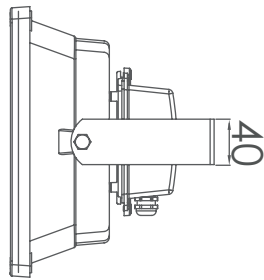

Flood Light 80W - 12/24V DC

80W
LED

DC
12/24V

7200
LUMENS

CRI
≥80

IP65

CHARACTERISTICS:

Power	Voltage	Luminous Flux	Beam Angle
80 W	12/24V DC	7 200 Lumens	70°
Energetic Class	Lifespan	Dimensions	
A ⁺	30 000 h ⁺	288 mm x 238 mm x 155 mm	

TO ORDER:

References	Bar code	Colours temperatures
F080A0B1 – 12V DC	6193102801782	Blanc (cold white) 6 500k
F080B0B1 – 24V DC	6193102801799	Blanc (cold white) 6 500k