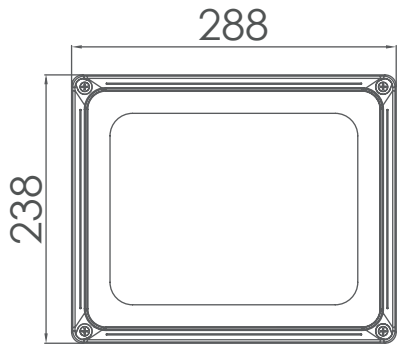

Flood Light 80W - 12/24V DC

80W
LED

DC
12/24V

7200
LUMENS

CRI
≥80

IP65

CHARACTERISTICS:

Power	Voltage	Luminous Flux	Beam Angle
80 W	12/24V DC	7 200 Lumens	70°
Energetic Class	Lifespan	Dimensions	
A ⁺	30 000 h ⁺	288 mm x 238 mm x 155 mm	

TO ORDER:

References	Bar code	Colours temperatures
F080A0B1 – 12V DC	6193102801782	Blanc (cold white) 6 500k
F080B0B1 – 24V DC	6193102801799	Blanc (cold white) 6 500k