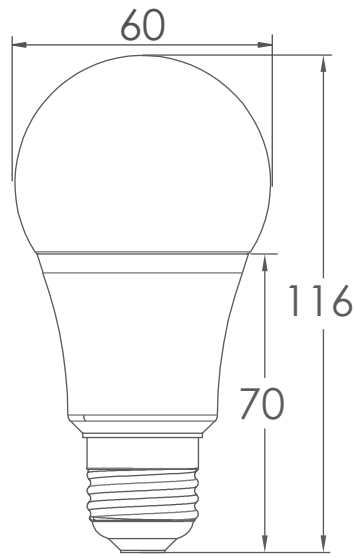

## CHARACTERISTICS:

				
Power	Voltage	Cap-Base	Luminous Flux	Beam Angle
6W	230V AC	E27	540 Lumens	150°
				
Energetic Class		Lifespan		Dimensions
A+		30 000 h+		∅ 60 mm x 116 mm