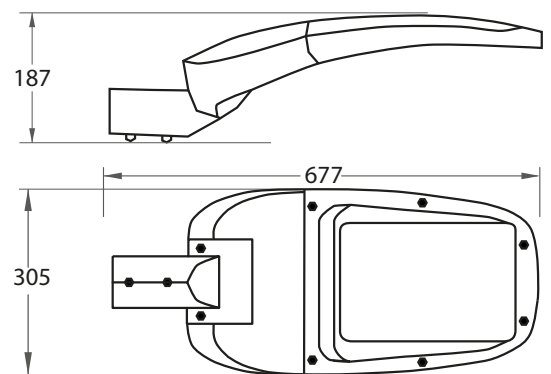

## Dimensions (mm)

Length (mm) : 616 / Width (mm) : 259 / Height (mm) : 186

Angle of inclination : From 0° to +90°

## Installation

Cross section Horizontal	Max Ø65
Cross section vertical	Max Ø65