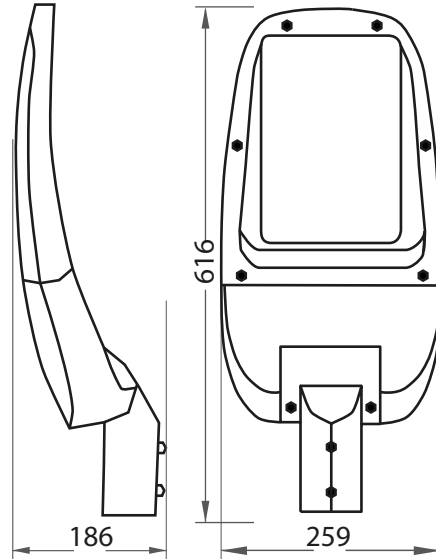

LUMAX 80W - 230V AC

**Smart
Lighting**
Ready

80W LED	100-265V AC 50Hz	12 000 LUMENS	CRI ≥70	IP66	IK10	PF >0,9	>150lm/W

CHARACTERISTICS:

Power	Voltage	Luminous Flux	Beam Angle
80 W	100-265V	12 000 Lumens	Lenses
Energetic Class	Lifespan	Dimensions	
A⁺	100 000 h⁺	616 mm x 259 mm x 186 mm	

TO ORDER:

References	Bar code	Colours temperatures
E080D0B2	6193102802895	Cold white 6 500k

Series
LED SMD