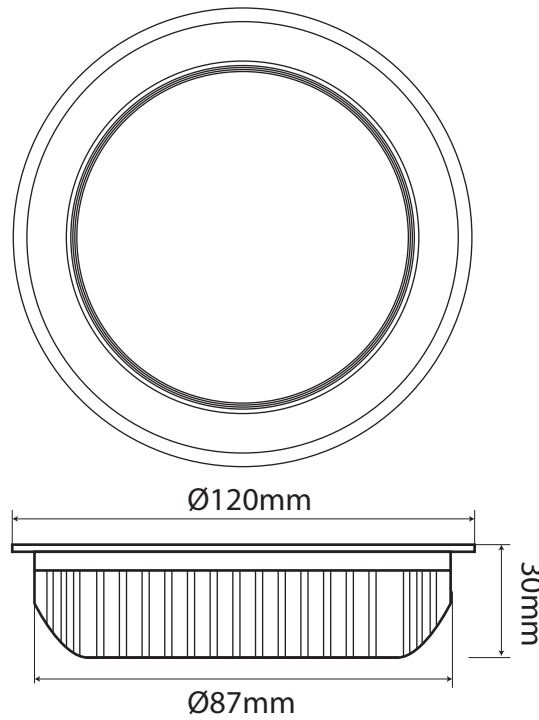

Ceiling 6W - 230V AC

CHARACTERISTICS:

Power	Voltage	Luminous Flux	Beam Angle
6 W	100 - 265V AC 50Hz	600 Lumens	120°
Energetic Class	Lifespan	Dimensions	
A ⁺	30 000 h ⁺	∅ 120 mm x 30 mm	

TO ORDER:

References	Bar code	Colours temperatures
P006D0J3	6193102803533	Warm white 3 000k
P006D0N3	6193102803540	Neutral white 4 000k
P006D0B3	6193102803557	Cold white 6 500k

Series
LED SMD