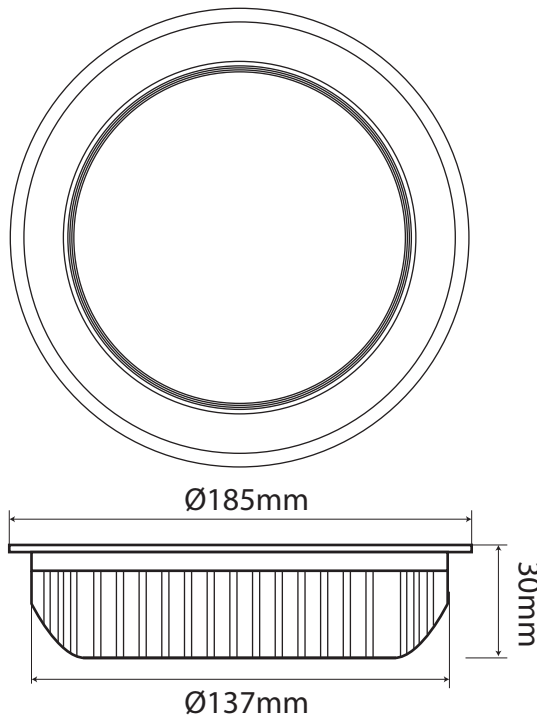

Ceiling 12W - 230V AC

Ceiling Lights

1260
LUMENS

CHARACTERISTICS:

Power	Voltage	Luminous Flux	Beam Angle
12 W	100 - 265V AC 50Hz	1 260 Lumens	120°
Energetic Class	Lifespan	Dimensions	
A⁺	30 000 h⁺	Ø 185 mm x 30 mm	

TO ORDER:

References	Bar code	Colours temperatures
P012D0J3	6193102803502	Warm white 3 000k
P012D0N3	6193102803519	Neutral white 4 000k
P012D0B3	6193102803526	Cold white 6 500k

Series
LED SMD