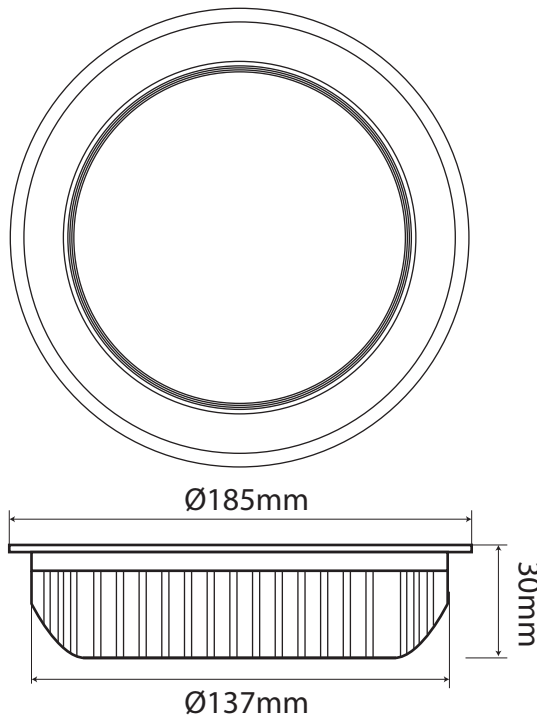

Ceiling 16W - 230V AC

Ceiling Lights

16W
LED

100-265V
AC 50Hz

1680
LUMENS

CRI
≥80

IP20

PF
>0,7

CHARACTERISTICS:

Power	Voltage	Luminous Flux	Beam Angle
16 W	100 - 265V AC 50Hz	1 680 Lumens	120°
Energetic Class	Lifespan	Dimensions	
A⁺	30 000 h⁺	Ø 185 mm x 30 mm	

TO ORDER:

References	Bar code	Colours temperatures
P016D0J3	6193102803472	Warm white 3 000k
P016D0N3	6193102803489	Neutral white 4 000k
P016D0B3	6193102803496	Cold white 6 000k

Series
LED SMD