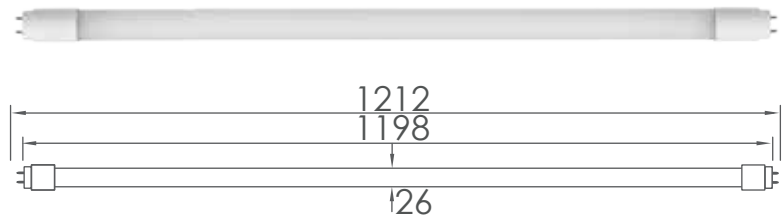

LED Tube 18W - 230V AC - T8

CHARACTERISTICS:

Power	Voltage	Cap-Base	Luminous Flux	Beam Angle
18W	90 - 265V AC	G13	1 800 Lumens	120°
Energetic Class		Lifespan		Dimensions
A+		30 000 h+		∅ 26 mm x 1212 mm

TO ORDER:

References	Bar code	Colours temperatures
G018D8J2-T8	6193102801829	Warm white 3 000k
G018D8N2-T8	6193102801218	Neutral white 4 000k
G018D8B2-T8	6193102801225	Cold white 6 500k

Unit by box	Box by pallets	Units by pallets
50	20	1 000