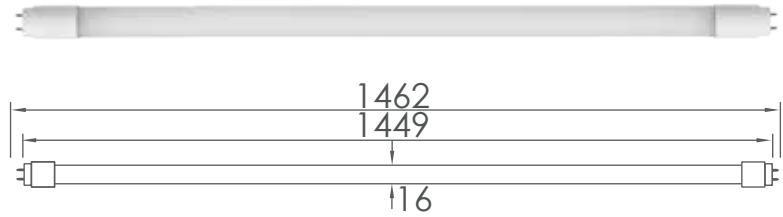

Tube LED 22W - 230V AC - T5

LED Tubes

CHARACTERISTICS:

Power	Voltage	Cap-Base	Luminous Flux	Beam Angle
22W	90 - 265V AC	G5	2 520 Lumens	120°
Energetic Class	Lifespan		Dimensions	
A ⁺	30 000 h ⁺		∅ 16 mm x 1462 mm	

TO ORDER:

References	Bar code	Colours temperatures
G022D7N1-T5	6193102803571	Neutral white 4 000k
G022D7B1-T5	6193102803595	Cold white 6 500k

Series
LED SMD