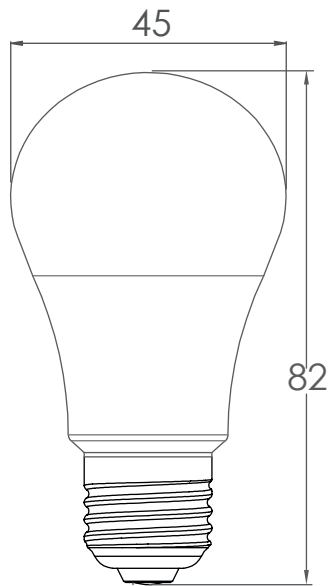

Bulb 5W - 230V AC

CHARACTERISTICS:

Power	Voltage	Cap-Base	Luminous Flux	Beam Angle
5W	180-260V AC	E27	500 Lumens	230°
Energetic class	Lifespan	Dimensions		
A+	30 000 h+	∅ 45 mm x 82 mm		

TO ORDER:

Series LED SMD

References	Bar code	Colours temperatures
L005D5J1	6193102803373	Warm white 3 000k
L005D5N1	6193102803380	Neutral white 4 000k
L005D5B1	6193102803397	Cold white 6 500k

Unit by box	Box by pallets	Units by pallets
50	36	1 800