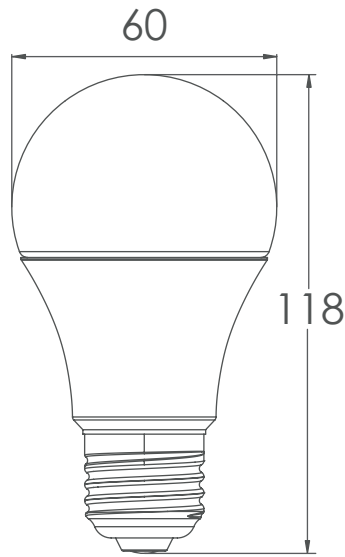

Bulb 9W - 230V AC

CHARACTERISTICS:

Power	Voltage	Cap-Base	Luminous Flux	Beam Angle
9W	180-260V AC	E27	1100 Lumens	230°
Energetic class	Lifespan	Dimensions		
A+	30 000 h+	∅ 60 mm x 118 mm		

TO ORDER:

References	Bar code	Colours temperatures
L009D5J3	6193102801454	Warm white 3 000k
L009D5N3	6193102800839	Neutral white) 4 000k
L009D5B3	6193102801447	Cold white 6 500k

Unit by box	Box by pallets	Units by pallets
50	36	1 800

Series LED SMD

Bulbs