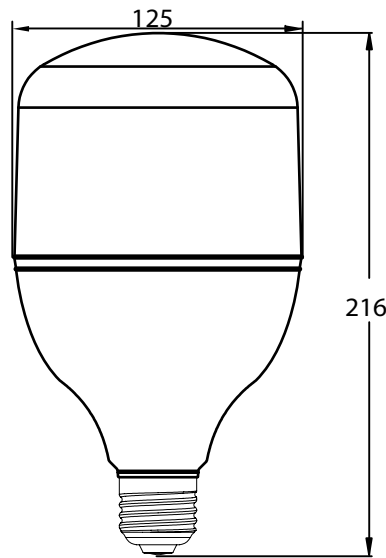

Bulb 40W - 230V AC

4 200 LUMENS

CHARACTERISTICS:

Power	Voltage	Cap-Base	Luminous Flux	Beam Angle
40W	180-260V AC	E27	4 200 Lumens	165°
Energetic class	Lifespan	Dimensions		
A+	30 000 h+	∅ 125 mm x 216 mm		

TO ORDER:

References	Bar code	Colours temperatures
L040D5N1	6193102803403	Neutral white 4 000k
L040D5B1	6193102803410	Cold white 6 500k

Unit by box	Box by pallets	Units by pallets
20	50	1 000

Series LED SMD