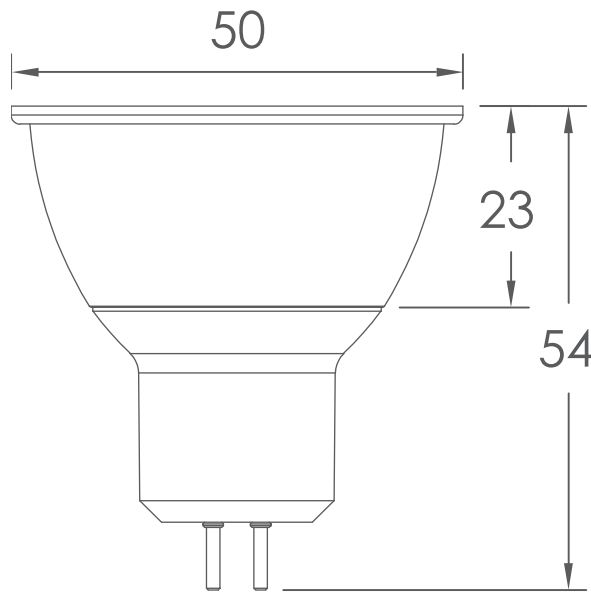

Spot 3W - 12V DC/AC

3W
LED

12V

GU5.3

300
LUMENS

CRI
≥80

IP40

IK06

CHARACTERISTICS:

| | | | | |
|-----------------|-----------|----------|-----------------|------------|
| | | | | |
| Power | Voltage | Cap-Base | Luminous Flux | Beam Angle |
| 3W | 12V DC/AC | GU5.3 | 300 Lumens | 30° |
| | | | | |
| Energetic Class | Lifespan | | Dimensions | |
| A+ | 30 000 h+ | | Ø 50 mm x 54 mm | |