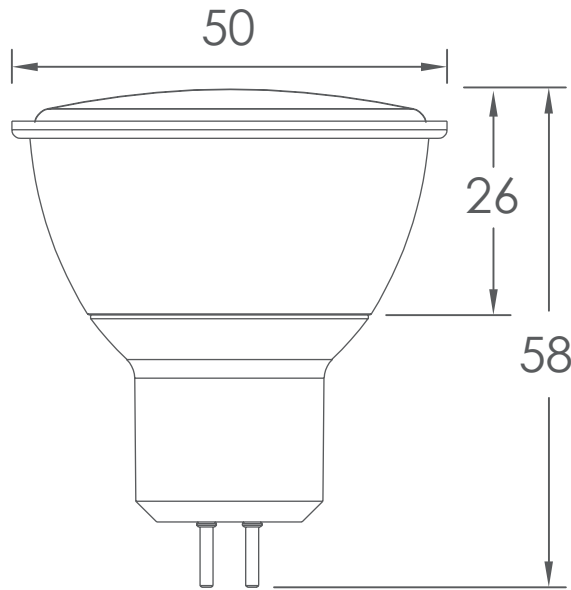

## Spot 4W - 12V DC/AC

**CHARACTERISTICS:**

Power	Voltage	Cap-Base	Luminous Flux	Beam Angle
4W	12V DC/AC	GU5.3	400 Lumens	60°
Energetic Class	Lifespan	Dimensions		
A <sup>+</sup>	30 000 h <sup>+</sup>	∅ 50 mm x 58 mm		

**TO ORDER:**

References	Bar code	Colours temperatures
S004A1J2	6193102800259	Warm white 3 000k
S004A1B2	6193102800242	Cold white 6 500k

Unit by box	Box by pallets	Units by pallets
100	48	4 800

 Series  
**LED SMD**