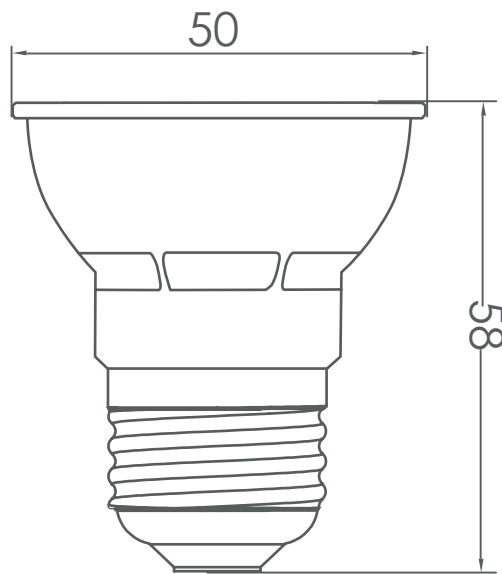

Spot 5W - 230V AC 

CHARACTERISTICS:

				
Power	Voltage	Cap-Base	Luminous Flux	Beam Angle
5W	220-240V AC	E27	500 Lumens	60°
				
Energetic Class	Lifespan	Dimensions		
A+	30 000 h+	∅ 50 mm x 58 mm		

TO ORDER:

References	Bar code	Colours temperatures
S005D5J1	6193102803113	Warm white 3 000k 
S005D5N1	6193102803120	Neutral white 4 000k 
S005D5B1	6193102803137	Cold white 6 500k 

Unit by box	Box by pallets	Units by pallets
100	48	4 800