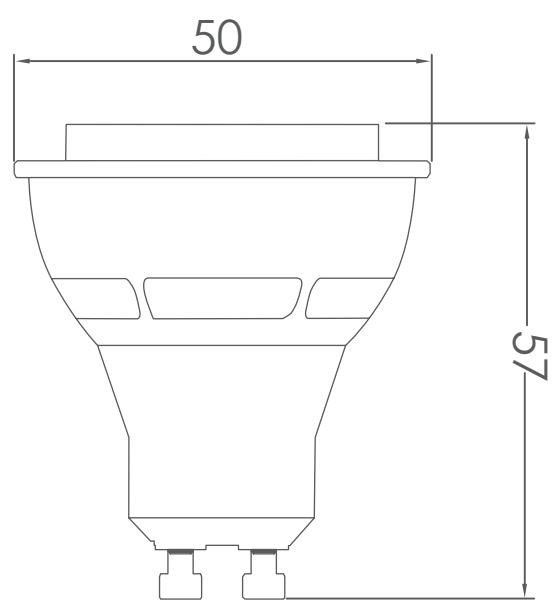

Spot 6W - 230V AC 

Spots

CHARACTERISTICS:

				
Power	Voltage	Cap-Base	Luminous Flux	Beam Angle
6W	220-240V AC	GU10	600 Lumens	40°
				
Energetic Class		Lifespan		Dimensions
A+		30 000 h+		∅ 50 mm x 57 mm

TO ORDER:

Series
LED SMD

References	Bar code	Colours temperatures
S006D3J2	6193102802093	Warm white 3 000k 
S006D3N2	6193102802116	Neutral white 4 000k 
S006D3B2	6193102802109	Cold white 6 500k 
Unit by box	Box by pallets	Units by pallets
100	48	4 800