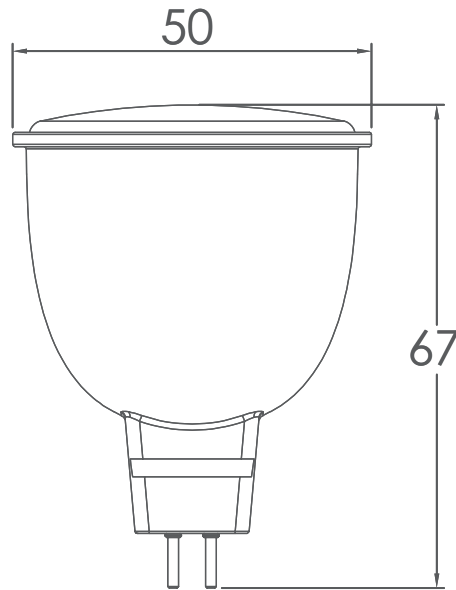

## Spot 8W - 12V DC/AC

 800  
LUMENS

**CHARACTERISTICS:**

Power	Voltage	Cap-Base	Luminous Flux	Beam Angle
8W	12V DC/AC	GU5.3	800 Lumens	60°
Energetic Class		Lifespan		Dimensions
A <sup>+</sup>		30 000 h <sup>+</sup>		∅ 50 mm x 67 mm

**TO ORDER:**

References	Bar code	Colours temperatures
S008A1J2	6193102800273	Warm white 3 000k
S008A1B2	6193102800266	Cold white 6 500k

Unit by box	Box by pallets	Units by pallets
100	48	4 800

 Series  
**LED SMD**