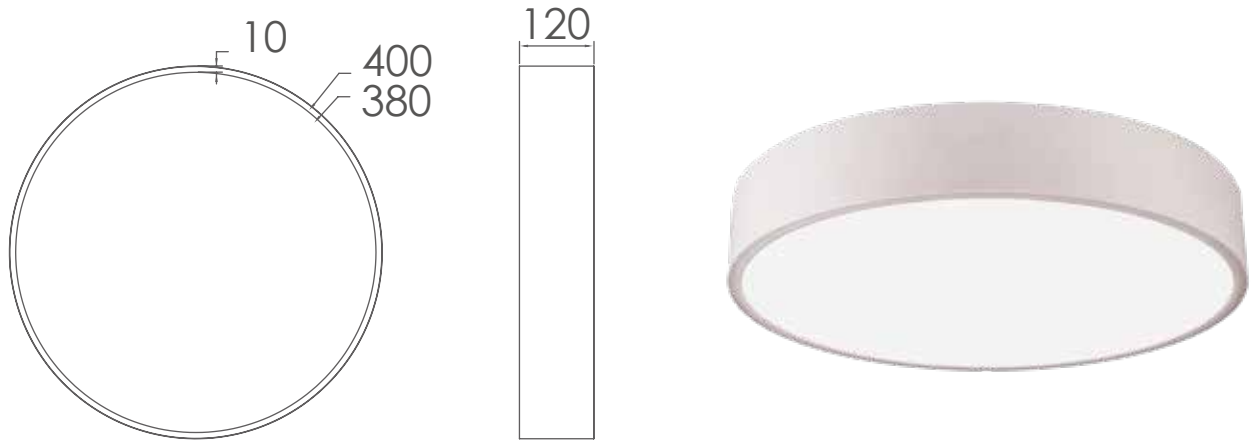

# Ceiling 40W - 230V AC

## CHARACTERISTICS:

Power	Voltage	Luminous Flux	Beam Angle
40 W	220 - 240V	4400 Lumens	120°
Energetic Class	Lifespan	Dimensions	
A+	30 000 h+	∅400 mm x 120 mm	

## TO ORDER:

References	Bar code	Colours temperatures
D400 Recessed	6193102800884	Neutral white 4 000k
D400 Recessed	6193102800891	Cold white 6 000k
D400 Suspended	6193102800969	Neutral white 4 000k
D400 Suspended	6193102800976	Cold white 6 000k