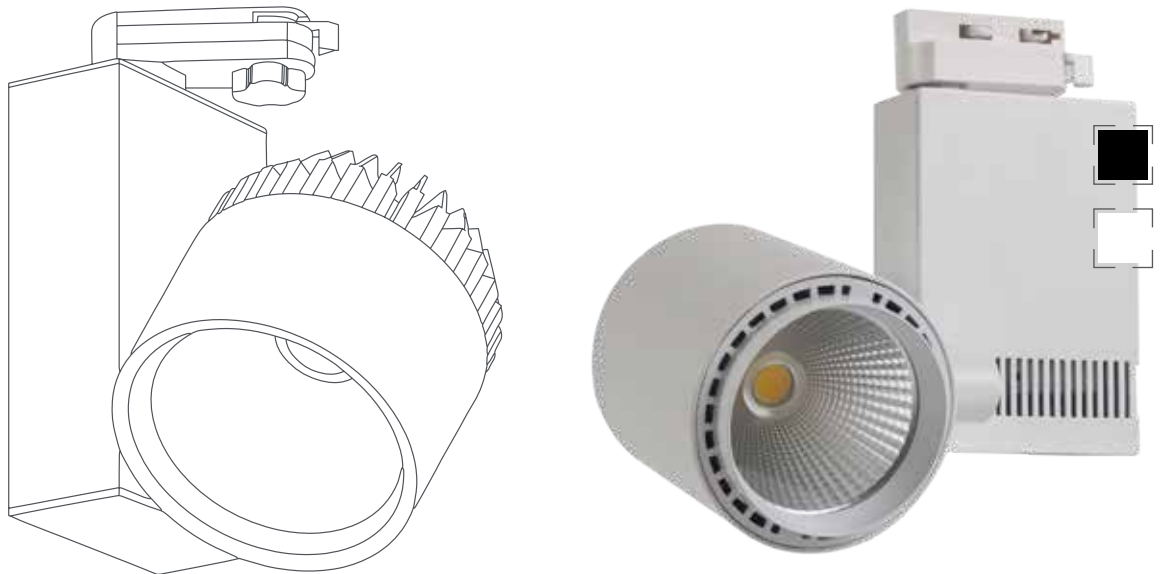

# Track Light 22W - 230V AC

**22W**  
LED

220-240V  
AC 50Hz

**2100**  
LUMENS

**CRI**  
≥80

IP20

PF  
>0,9

## CHARACTERISTICS:

Power		Luminous Flux	Beam Angle
22 W	220 - 240V	2100 Lumens	25° - 45°
Energetic Class	Lifespan	Dimensions	
A <sup>+</sup>	30 000 h <sup>+</sup>	240 mm x 180 mm x 100 mm	

Series  
**LED COB**

Track Lights are available in white and black housing  
Rails and mounting accessories are available in White, Grey and Black.