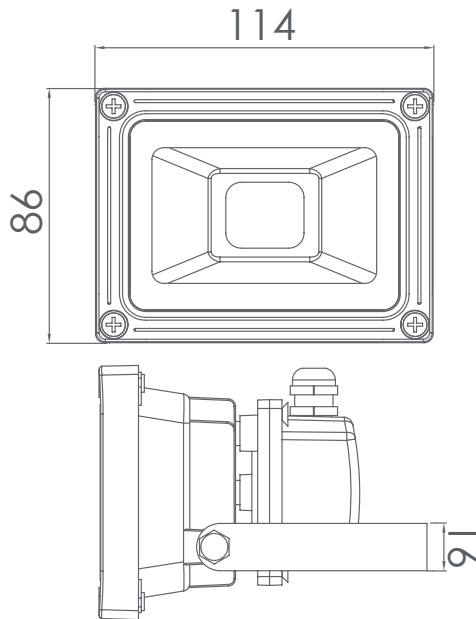

Flood Light 13W - 230V AC

CHARACTERISTICS:

Power	Voltage	Luminous Flux	Beam Angle
13 W	100 - 260V	1 300 Lumens	70°
Energetic Class	Lifespan	Dimensions	
A+	50 000 h+	114 mm x 86 mm x 87mm	

TO ORDER:

References	Bar code	Colours temperatures
F013D0B3	6193102801713	Cold white 6 500k