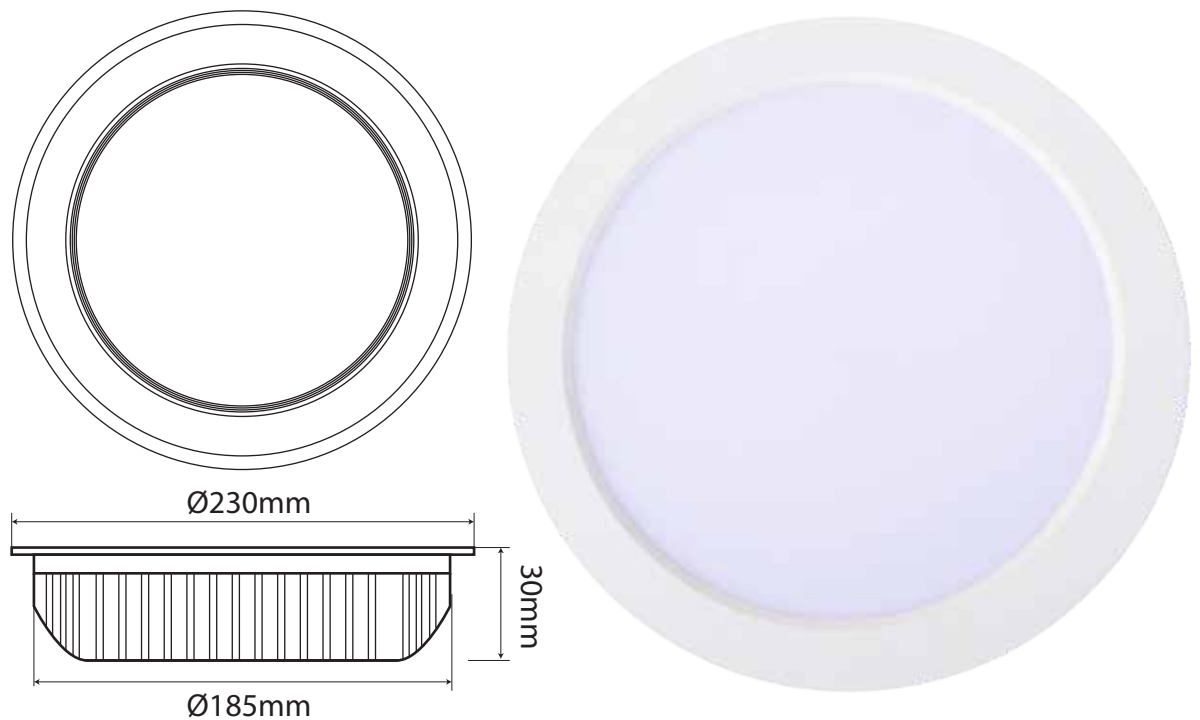

Ceiling 22W - 230V AC

22W LED
100-265V AC 50Hz
2500 LUMENS
CRI ≥80
IP20
PF >0,7

CHARACTERISTICS:

Power	Voltage	Luminous Flux	Beam Angle
22 W	100 - 265V AC 50Hz	2 500 Lumens	120°
Energetic Class	Lifespan	Dimensions	
A+	30 000 h+	Ø 230 mm x 185 mm x 30 mm	

TO ORDER:

References	Bar code	Colours temperatures
P022D0J1	6193102803441	Warm white 3 000k
P022D0N1	6193102803458	Neutral white 4 000k
P022D0B1	6193102803465	Cold white 6 500k

Series
LED SMD