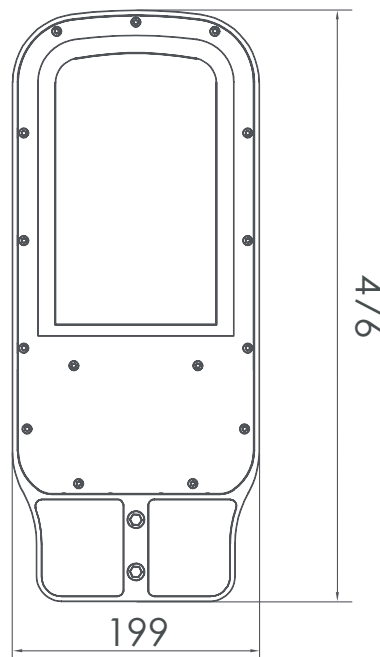

CITYLIGHT 80W - 12/24V DC

80W LED
DC 12/24V
10400 LUMENS
CRI ≥70
IP66
PF >0,9
>130lm/W

CHARACTERISTICS:

Power	Voltage	Luminous Flux	Beam Angle
80 W	12/24V DC	10 400Lumens	115°
Energetic Class	Lifespan	Dimensions	
A+	100 000 h+	476 mm x 199 mm x 61 mm	

TO ORDER:

References	Bar code	Colours temperatures
E080A0B1-12V	6193102801614	Cold white 6 500k
E080B0B1-24V	6193102801521	Cold white 6 500k

Series
LED SMD