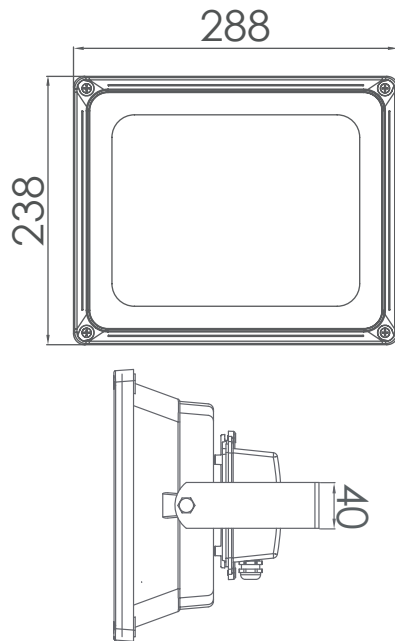

Flood Light 100W - 230V AC

CHARACTERISTICS:

Power	Voltage	Luminous Flux	Beam Angle
100 W	100 - 260V	9 000 Lumens	70°
Energetic Class	Lifespan	Dimensions	
A ⁺	30 000 h ⁺	288 mm x 238 mm x 155 mm	

TO ORDER: