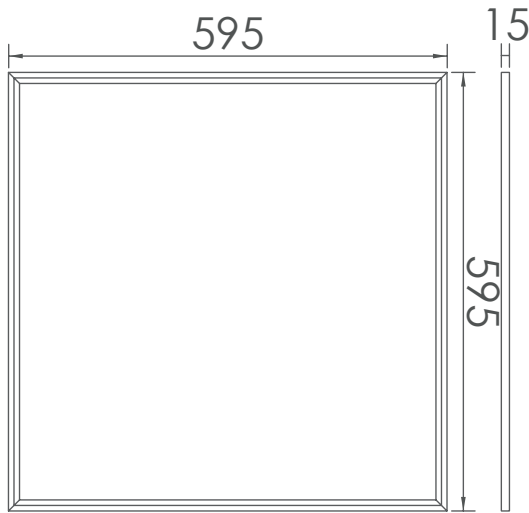

Flat Panel 40W - 230V AC

CHARACTERISTICS:

Power	Voltage	Luminous Flux	Beam Angle
40 W	90 - 275V	4500 Lumens	120°
Energetic Class	Lifespan	Dimensions	
A+	50 000 h+	595 mm x 595 mm x 15 mm	

TO ORDER:

References	Bar code	Colours temperatures
D040D0J1	6193102803199	Warm - Warm white 3 000k
D040D0N1	6193102800921	Neutral - Neutral white 4 000k
D040D0B1	6193102800938	Cold - Cold white 6 500k