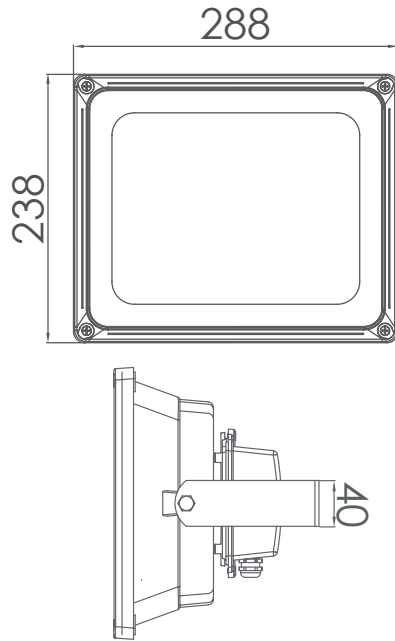

Flood Light 100W - 230V AC

100W LED
100-260V AC 50Hz
10 000 LUMENS
CRI ≥80
IP65
PF >0,9

CHARACTERISTICS:

Power	Voltage	Luminous Flux	Beam Angle
100 W	100 - 260V	10 000 Lumens	70°
Energetic Class	Lifespan	Dimensions	
A+	50 000 h+	288 mm x 238 mm x 155mm	

TO ORDER:

References	Bar code	Colours temperatures
F100D0B3	6193102801737	Cold white 6 500k

Series
LED SMD