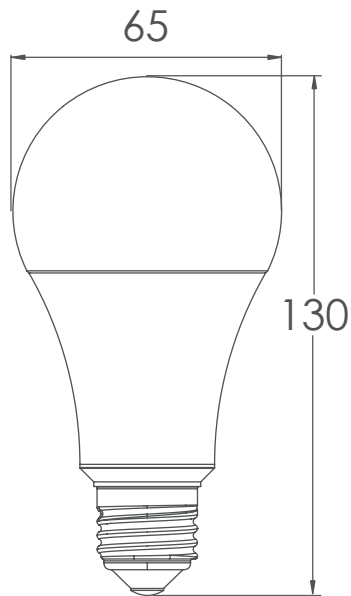

## CHARACTERISTICS:

				
Power	Voltage	Cap-Base	Luminous Flux	Beam Angle
12W	180-260V AC	E27	1 300 Lumens	230°
				
Energetic class	Lifespan		Dimensions	
A+	30 000 h+		Ø 65 mm x 130 mm	

## TO ORDER:

References	Bar code	Colours temperatures
L012D5J2	6193102803021	Warm white 3 000k 
L012D5N2	6193102803038	Neutral white) 4 000k 
L012D5B2	6193102803045	Cold white 6 500k 

Unit by box	Box by pallets	Units by pallets
50	36	1 800