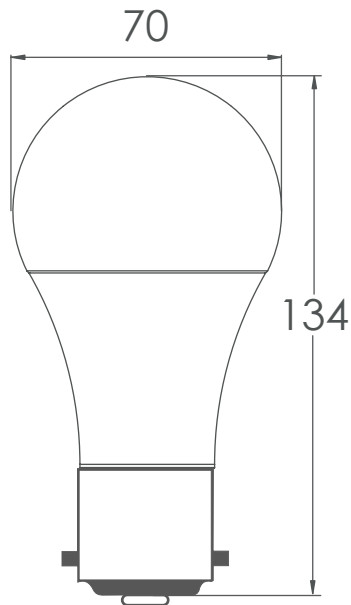

Bulb 15W - 230V AC

Bulbs

CHARACTERISTICS:

				
Power	Voltage	Cap-Base	Luminous Flux	Beam Angle
15W	180-260V AC	B22	1800 Lumens	230°
				
Energetic class		Lifespan		Dimensions
A+		30 000 h+		∅ 70 mm x 134 mm

TO ORDER:

Series LED SMD

References	Bar code	Colours temperatures
L015D2J1	6193102802888	Warm white 3 000k 
L015D2N1	6193102802871	Neutral white) 4 000k 
L015D2B1	6193102802864	Cold white 6 500k 
Unit by box	Box by pallets	Units by pallets
50	36	1 800