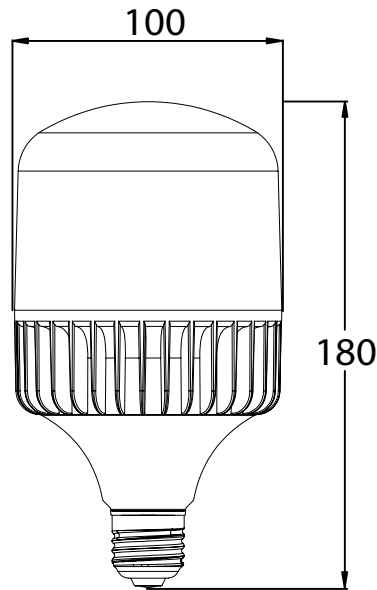

Bulb 30W - 230V AC

Bulbs

CHARACTERISTICS:

Power	Voltage	Cap-Base	Luminous Flux	Beam Angle
30W	180-260V AC	E27	3000 Lumens	165°
Energetic class	Lifespan	Dimensions		
A+	30 000 h+	∅ 100 mm x 180 mm		

TO ORDER:

References	Bar code	Colours temperatures
L030D5N1	6193102801874	Neutral white 4 000k
L030D5B1	6193102801881	Cold white 6 500k

Unit by box	Box by pallets	Units by pallets
20	50	1 000

Series LED SMD