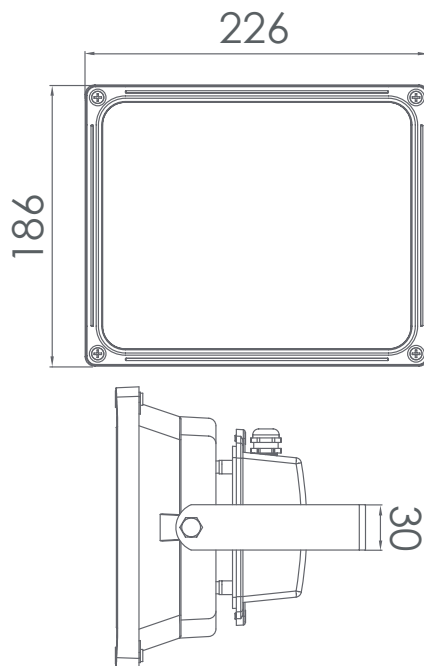

Flood Light 40W - 12/24V DC

CHARACTERISTICS:

Power	Voltage	Luminous Flux	Beam Angle
40W	12/24V DC	4 000 Lumens	70°
Energetic Class	Lifespan	Dimensions	
A+	50 000 h+	226mm x 186 mm x 125 mm	

TO ORDER:

References	Bar code	Colours temperatures
F040A0B1 – 12V DC	6193102801744	White(cold white) 6 500k
F040B0B1 – 24V DC	6193102801751	White(cold white) 6 500k