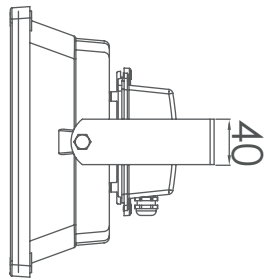

Flood Light 80W - 12/24V DC

8000
LUMENS

CHARACTERISTICS:

Power	Voltage	Luminous Flux	Beam Angle
80 W	12/24V DC	8 000 Lumens	70°
Energetic Class	Lifespan	Dimensions	
A ⁺	50 000 h ⁺	288 mm x 238 mm x 155 mm	

TO ORDER:

References	Bar code	Colours temperatures
F080A0B1 – 12V DC	6193102801782	White(cold white) 6 500k
F080B0B1 – 24V DC	6193102801799	White(cold white) 6 500k

Series
LED SMD