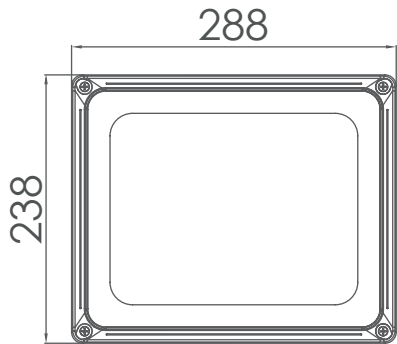

Flood Light 80W - 12/24V DC

8000
LUMENS

CHARACTERISTICS:

Power	Voltage	Luminous Flux	Beam Angle
80 W	12/24V DC	8 000 Lumens	70°
Energetic Class	Lifespan	Dimensions	
A ⁺	50 000 h ⁺	288 mm x 238 mm x 155 mm	

TO ORDER:

References	Bar code	Colours temperatures
F080A0B1 – 12V DC	6193102801782	White(cold white) 6 500k
F080B0B1 – 24V DC	6193102801799	White(cold white) 6 500k

Series
LED SMD