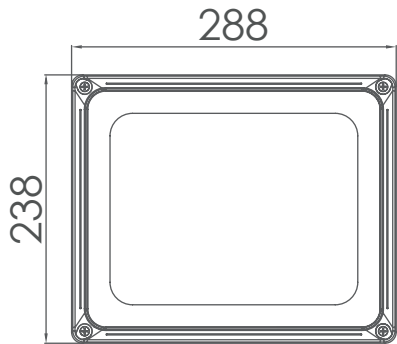

# Flood Light 100W - 12/24V DC

10000  
LUMENS

## CHARACTERISTICS:

Power	Voltage	Luminous Flux	Beam Angle
100 W	12/24V DC	10 000 Lumens	70°
Energetic Class	Lifespan	Dimensions	
A+	50 000 h+	288 mm x 238 mm x 155 mm	

## TO ORDER:

References	Bar code	Colours temperatures
F100A0B1 – 12V DC	6193102801805	White(cold white) 6 500k
F100B0B1 – 24V DC	6193102801812	White(cold white) 6 500k

Series  
**LED SMD**